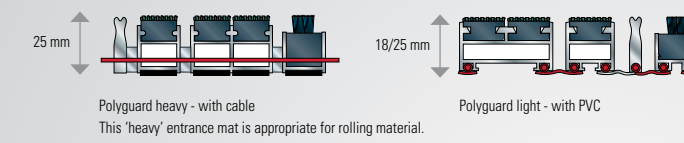

Specifications Polyguard:

1. colours brushes
2. grey
   - brown
   - red
   - anthracite
   - black
   - blue
   - green
   - terracotta
   - coco

1. colours textile
2. grey
   - brown
   - red
   - black
   - blue
   - green
   - coco

1. specifications
2. indoor use
   - open
   - moisture removal
   - mud
   - coarse dirt
   - high heels
   - rolling material
   - esthetic
   - easy maintenance
   - rollable

POLYGUARD high traffic

CLEANMID

5

Perfect balance between form and function

Fine sand, dust and moisture do not stand a chance against this high-grade and esthetically pleasing mat. Thanks to its rollable structure, it is extremely easy to maintain. This unique mat comes in different materials and compositions so that it fits in every interior. This is why the Cleanmid® is the perfect choice for private dwellings, private practices or mid-traffic shops!