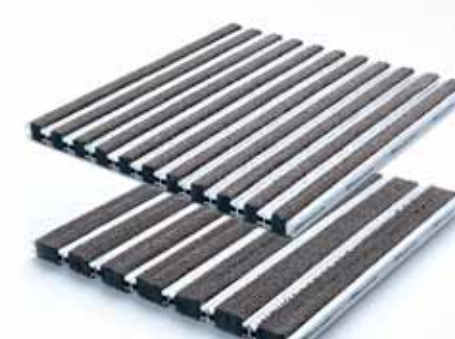

Specifications Tireguard: