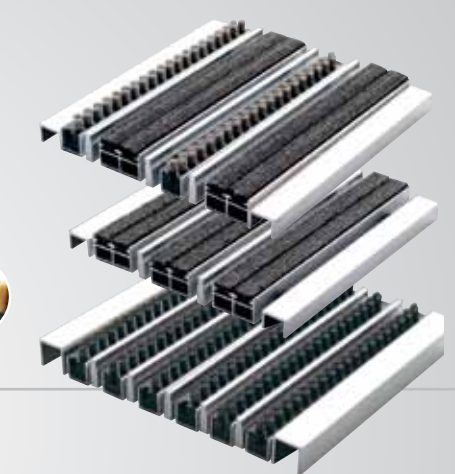

Specifications Polyguard:

1. colours brushes
2. grey
   - brown
   - red
   - anthracite
   - black
   - blue
   - green
   - terracotta
   - coco

1. colours textile
2. grey
   - brown
   - red
   - black
   - blue
   - green
   - coco

1. specifications
2. indoor use
   - open
   - moisture removal
   - mud
   - coarse dirt
   - high heels
   - rolling material
   - esthetic
   - easy maintenance
   - rollable

POLYGUARD high traffic

CLEANMID

5

Perfect balance between form and function

Fine sand, dust and moisture do not stand a chance against this high-grade and esthetically pleasing mat. Thanks to its rollable structure, it is extremely easy to maintain. This unique mat comes in different materials and compositions so that it fits in every interior. This is why the Cleanmid® is the perfect choice for private dwellings, private practices or mid-traffic shops!