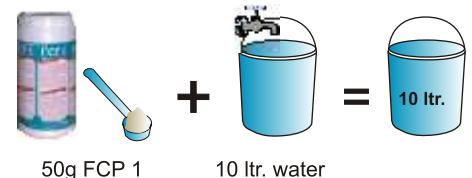

Teppichreinigungsgranulat / Carpet cleaning compound / Poudre nettoyante / Microspugne

C 1210

Reinigungsgranulat
Verpackung: 10 x 1kg/ Krt.

Cleaning compound
Packing: 10 x 1kg/ box

Poudre nettoyante
Emballage: 10 x 1kg/ crt.

Microspugne
Confezione: 10 x 1kg / scatola

Granulat zur Reinigung von Teppichböden

Soft, organic & natural compound
for carpet cleaning

Poudre humide à base vegetale

Microspugne a base organica naturale

C 1016

Reinigungsgranulat
Verpackung: 2 x 8kg / Krt.

Cleaning compound
Packing: 2 x 8kg/ box

Poudre nettoyante
Emballage: 2 x 8kg/ crt.

Microspugne
Confezione: 2 x 8kg / scatola

C 1150

Reinigungsgranulat
Verpackung: 1 x 11kg/ Eimer

Cleaning compound
Packing: 1 x 11kg / bucket

Poudre nettoyante
Emballage: 1 x 11kg / seau

Microspugne
Confezione: 1 x 11kg/ secchio

Granulat zur Reinigung von Teppichböden

Soft, organic & natural compound
for carpet cleaning

Poudre humide à base vegetale

Microspugne a base organica naturale

Hartbodenreiniger / Hard floor cleaner / Nettoyant sol dur / Pulizia pavimenti duri

FCP 1

Reinigungspulver
Verpackung: 5 x 1 kg, Krt

Cleaning powder
Packing: 5 x 1kg / box

Poudre nettoyante
Emballage: 5 x 1 kg / crt.

Polvere per pulire
Confezione: 5 x 1 kg / scatola

Teppich / carpet

Dry & Wet Cleaner
PRO 35 / PRO 45

Hartboden / hard floor